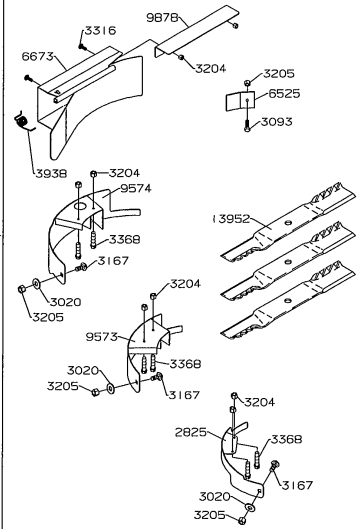

GRASS CART

2006 PRODUCTION

MULCHING KITS 30" - 50"

30" MULCHER
P/N 549

42" MULCHER (SPEEDZTR)
P/N 942

42" MULCHER (RAM)
P/N 384

50" MULCHER
P/N 385

34" MULCHER
P/N 90004

44" MULCHER
(SPEEDZTR/RAM)
P/N 848

36" MULCHER
P/N 674

38" MULCHER
P/N 941

50" STRIPING KIT
 KODIAK / GRIZZLY
 P/N 776

60" STRIPING KIT
 GRIZZLY
 P/N 973

2006 PRODUCTION

STRIPING KITS FOR KODIAK & GRIZZLY

2006 PRODUCTION