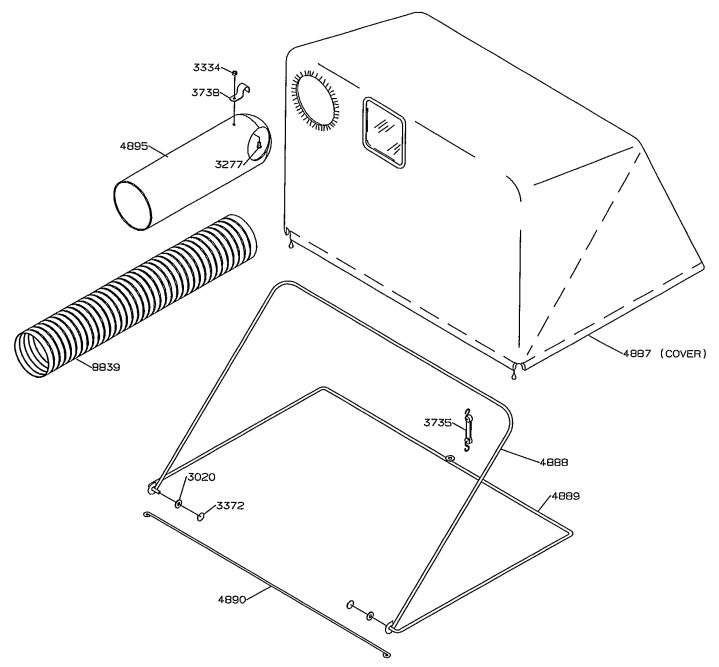

42" BLOWER/BAGGER FOR RAM

2006 PRODUCTION 50" COMMERCIAL BLOWER/BAGGER(3) - KODIAK & GRIZZLY

2006 PRODUCTION

CLAMSHELL GRASS CATCHER - KODIAK & GRIZZLY

RAM P/N - 873
 KODIAK & GRIZZLY P/N - 955

2006 PRODUCTION