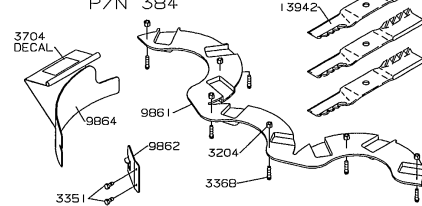

GRASS CART

2006 PRODUCTION

MULCHING KITS 30" - 50"

30" MULCHER
P/N 549

42" MULCHER (SPEEDZTR)
P/N 942

42" MULCHER (RAM)
P/N 384

50" MULCHER
P/N 385

34" MULCHER
P/N 90004