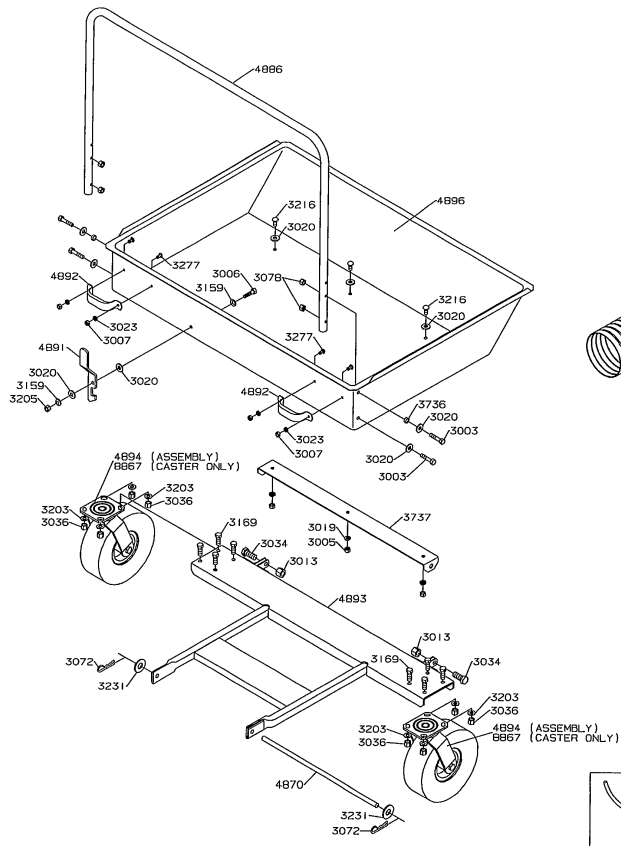

P/N 938

2006 PRODUCTION

38" GRASS CATCHER FOR SPEEDZTR

2006 PRODUCTION

42" GRASS CATCHER FOR SPEEDZTR

2006 PRODUCTION

34" BLOWER/BAGGER FOR BLACK BEAR

2006 PRODUCTION

42" BLOWER/BAGGER FOR RAM

2006 PRODUCTION 50" COMMERCIAL BLOWER/BAGGER(3) - KODIAK & GRIZZLY

2006 PRODUCTION

CLAMSHELL GRASS CATCHER - KODIAK & GRIZZLY

RAM P/N - 873
 KODIAK & GRIZZLY P/N - 955

2006 PRODUCTION

GRASS CART

2006 PRODUCTION

MULCHING KITS 30" - 50"

30" MULCHER
P/N 549

42" MULCHER (SPEEDZTR)
P/N 942

42" MULCHER (RAM)
P/N 384

50" MULCHER
P/N 385

34" MULCHER
P/N 90004

44" MULCHER
(SPEEDZTR/RAM)
P/N 848

36" MULCHER
P/N 674

38" MULCHER
P/N 941

50" STRIPING KIT
 KODIAK / GRIZZLY
 P/N 776

60" STRIPING KIT
 GRIZZLY
 P/N 973

2006 PRODUCTION

STRIPING KITS FOR KODIAK & GRIZZLY

2006 PRODUCTION