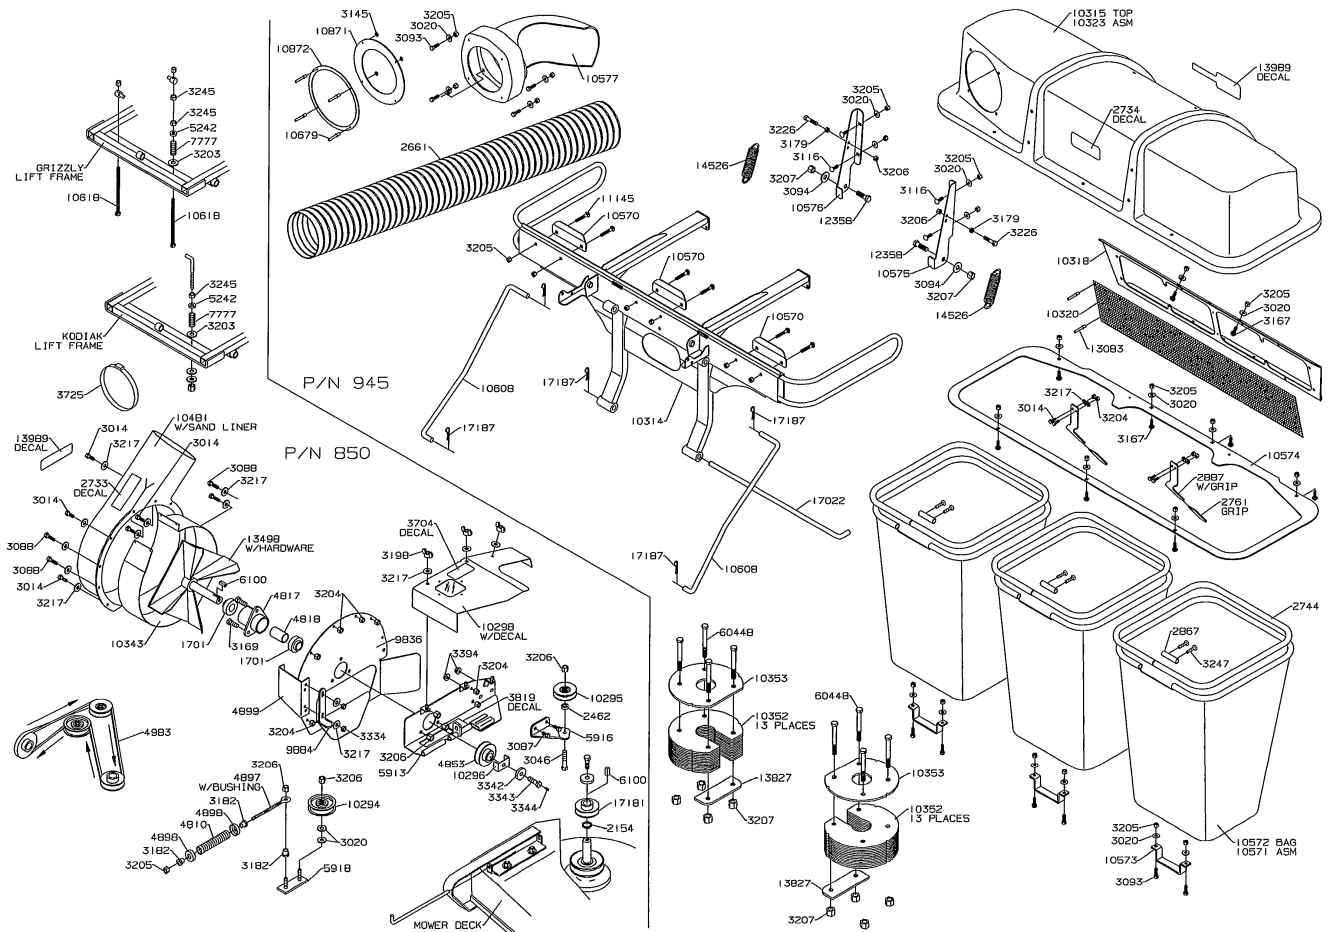

2006 PRODUCTION 50" COMMERCIAL BLOWER/BAGGER(3) - KODIAK & GRIZZLY