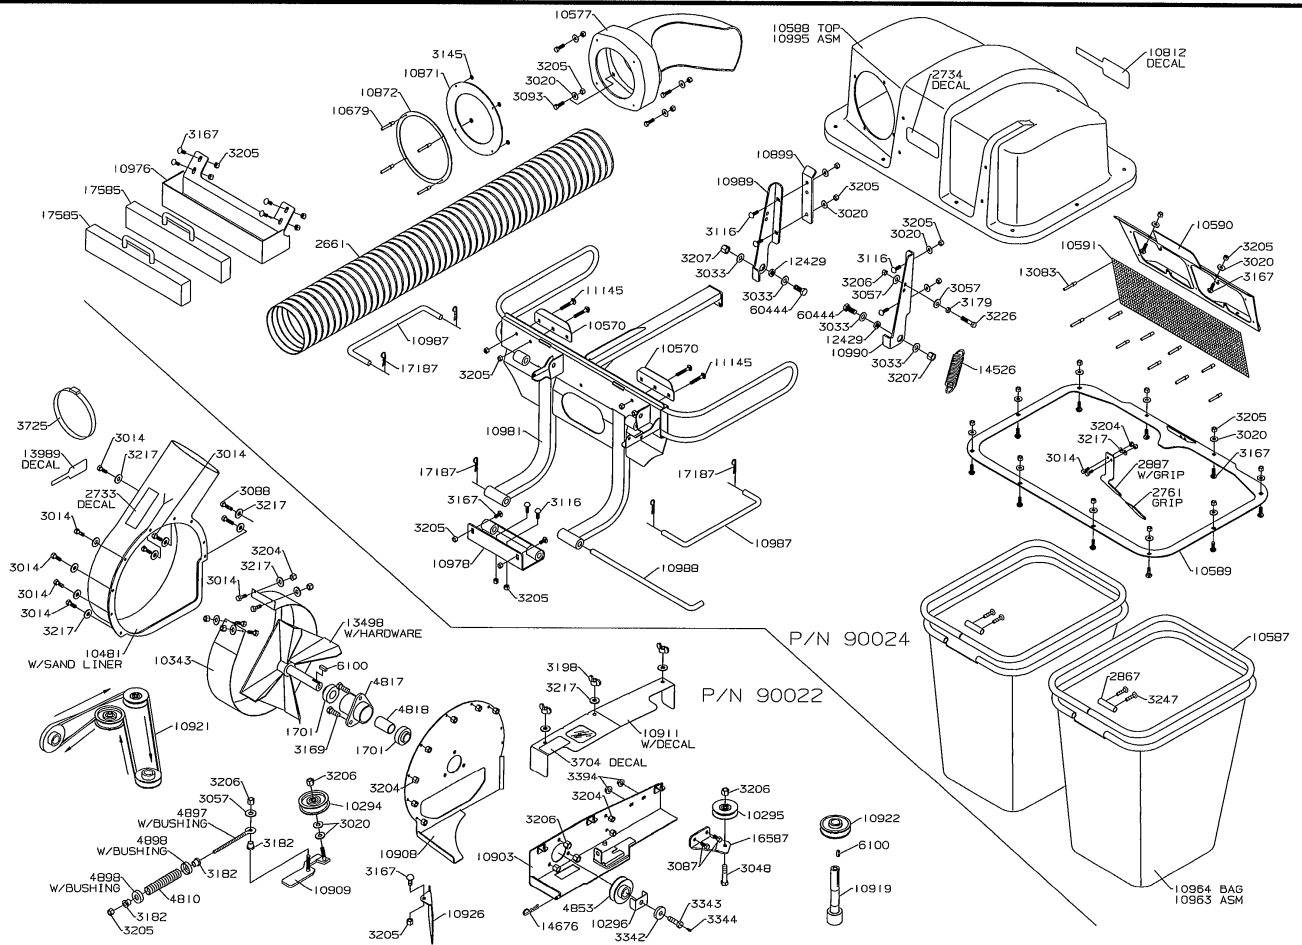

P/N 938

2006 PRODUCTION

38" GRASS CATCHER FOR SPEEDZTR

2006 PRODUCTION

42" GRASS CATCHER FOR SPEEDZTR

2006 PRODUCTION

34" BLOWER/BAGGER FOR BLACK BEAR

2006 PRODUCTION

GRASS CART

2006 PRODUCTION

MULCHING KITS 30" - 50"

30" MULCHER
P/N 549

42" MULCHER (SPEEDZTR)
P/N 942

42" MULCHER (RAM)
P/N 384

50" MULCHER
P/N 385

34" MULCHER
P/N 90004

STRIPING KITS FOR SILVERTIP