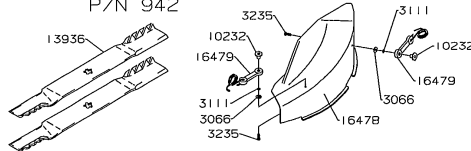

GRASS CART

2006 PRODUCTION

MULCHING KITS 30" - 50"

30" MULCHER
P/N 549

42" MULCHER (SPEEDZTR)
P/N 942

42" MULCHER (RAM)
P/N 384

50" MULCHER
P/N 385

34" MULCHER
P/N 90004