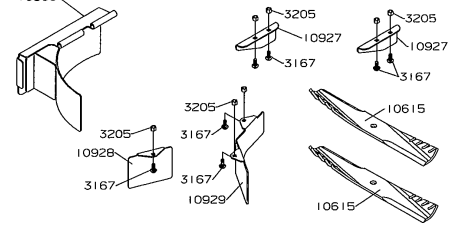

GRASS CART

2006 PRODUCTION

MULCHING KITS 30" - 50"

30" MULCHER
P/N 549

42" MULCHER (SPEEDZTR)
P/N 942

42" MULCHER (RAM)
P/N 384

50" MULCHER
P/N 385

34" MULCHER
P/N 90004