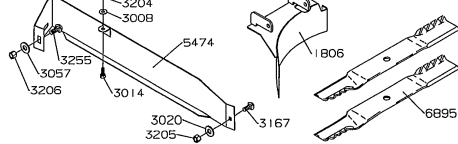

36" MULCHER
P/N 674