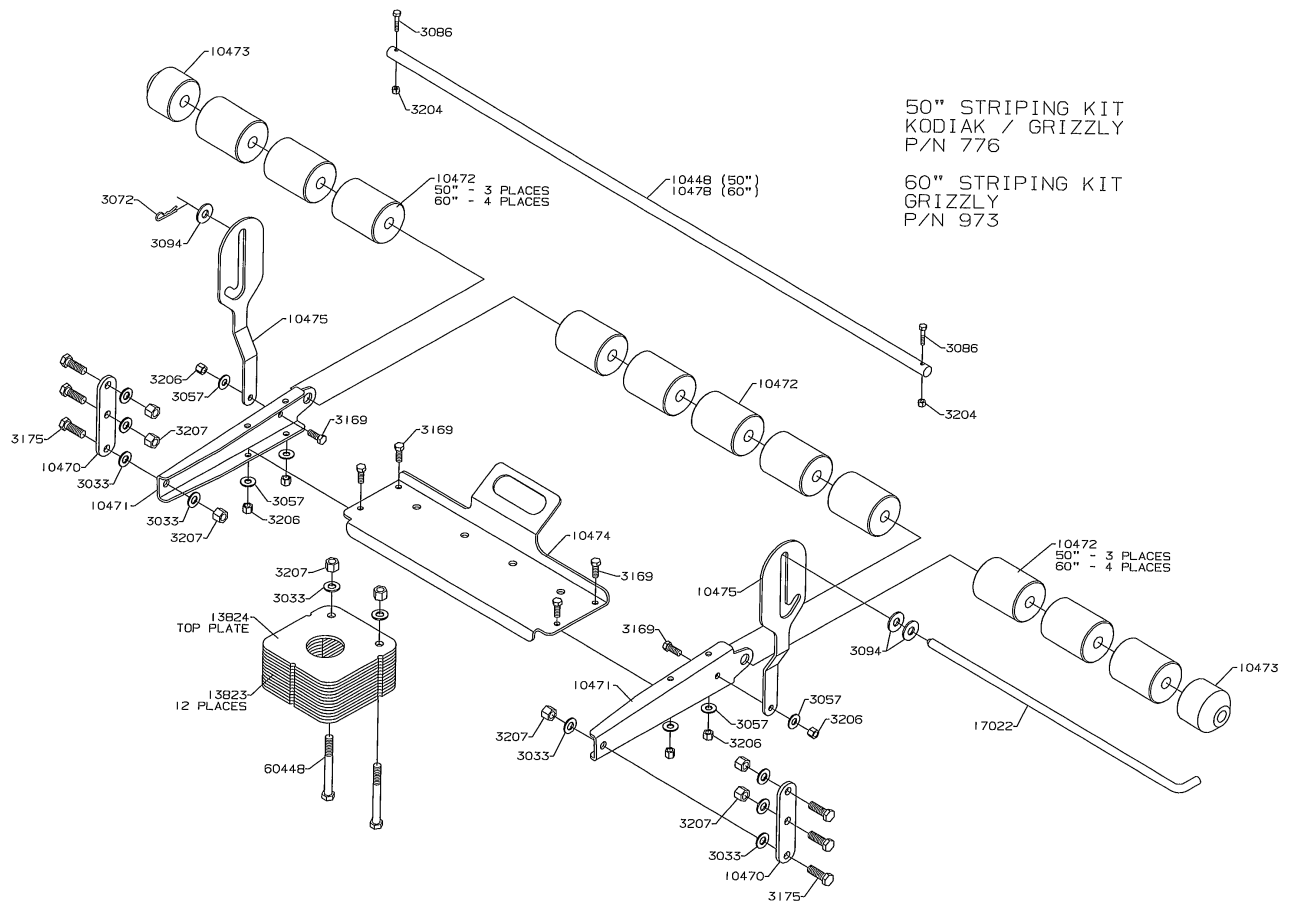

GRASS CART

2006 PRODUCTION

MULCHING KITS 30" - 50"

30" MULCHER
P/N 549

42" MULCHER (SPEEDZTR)
P/N 942

42" MULCHER (RAM)
P/N 384

50" MULCHER
P/N 385

34" MULCHER
P/N 90004

44" MULCHER
(SPEEDZTR/RAM)
P/N 848

36" MULCHER
P/N 674

38" MULCHER
P/N 941

50" STRIPING KIT
 KODIAK / GRIZZLY
 P/N 776

60" STRIPING KIT
 GRIZZLY
 P/N 973

2006 PRODUCTION

STRIPING KITS FOR KODIAK & GRIZZLY

2006 PRODUCTION

STRIPING KITS FOR SILVERTIP