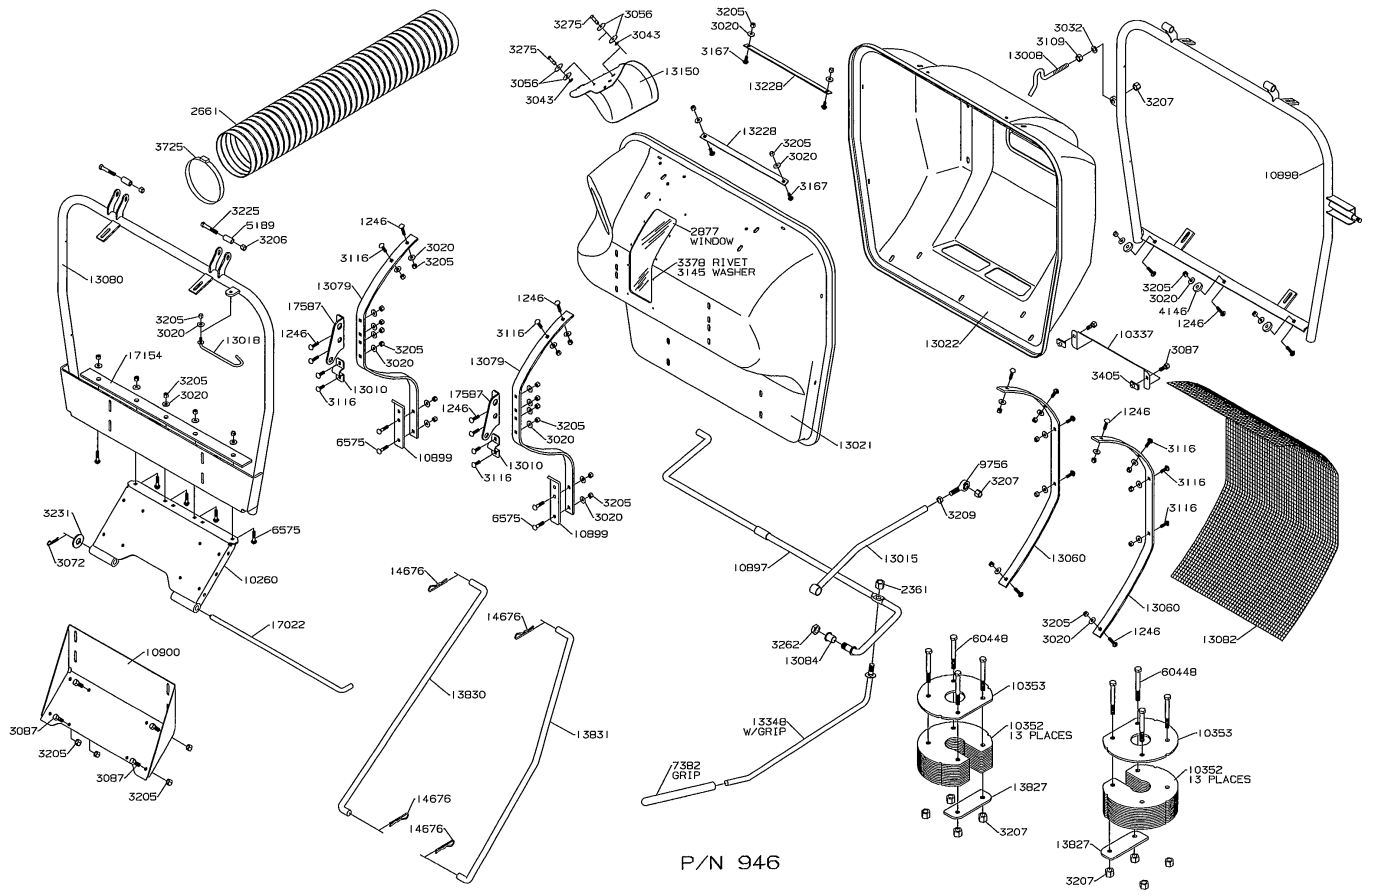

2006 PRODUCTION

CLAMSHELL GRASS CATCHER - KODIAK & GRIZZLY