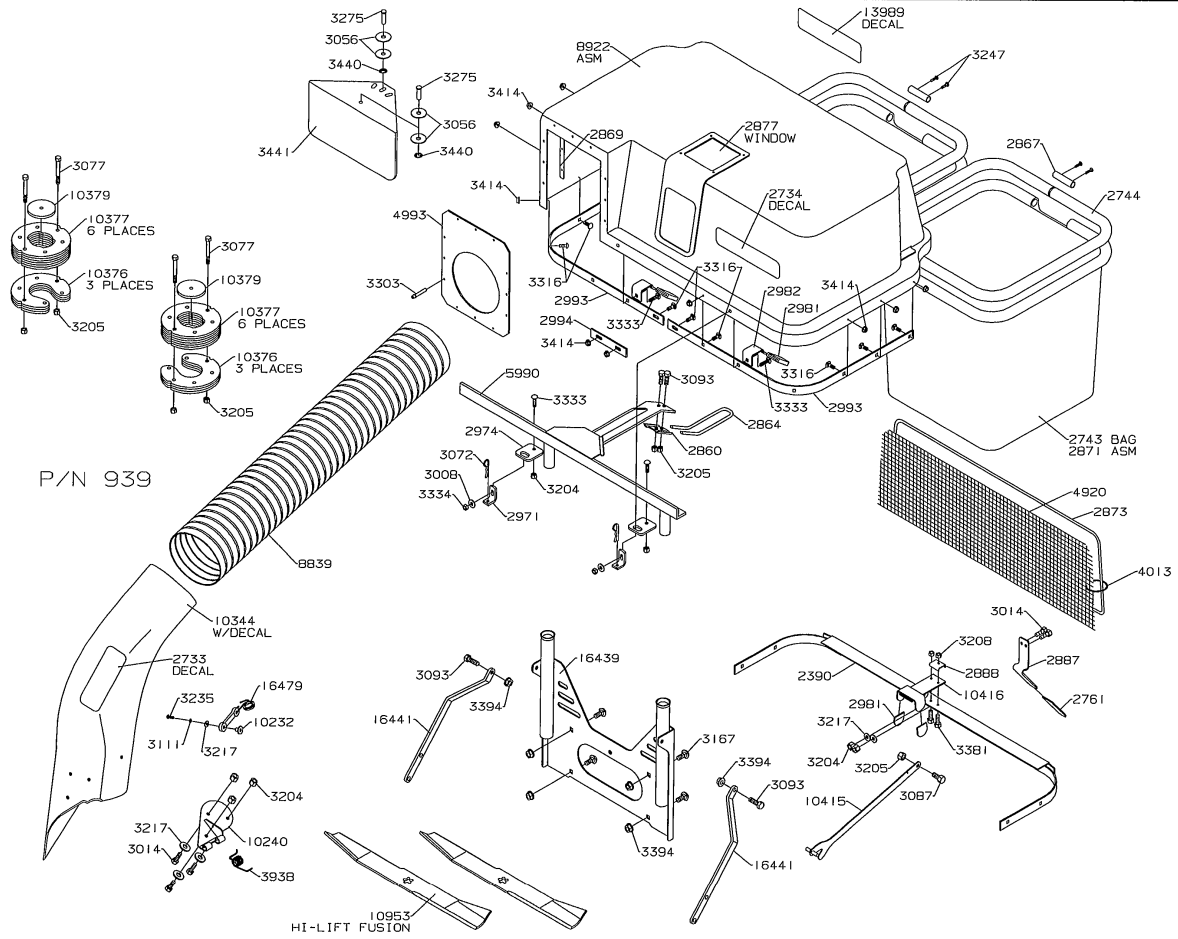

P/N 938

2006 PRODUCTION

38" GRASS CATCHER FOR SPEEDZTR

2006 PRODUCTION

42" GRASS CATCHER FOR SPEEDZTR

2006 PRODUCTION

34" BLOWER/BAGGER FOR BLACK BEAR

2006 PRODUCTION

GRASS CART

2006 PRODUCTION

MULCHING KITS 30" - 50"

30" MULCHER
P/N 549

42" MULCHER (SPEEDZTR)
P/N 942

42" MULCHER (RAM)
P/N 384

50" MULCHER
P/N 385

34" MULCHER
P/N 90004

STRIPING KITS FOR SILVERTIP