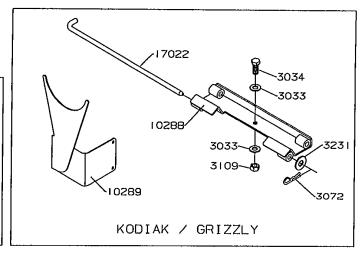

P/N 938

2006 PRODUCTION

38" GRASS CATCHER FOR SPEEDZTR

2006 PRODUCTION

42" GRASS CATCHER FOR SPEEDZTR

2006 PRODUCTION

34" BLOWER/BAGGER FOR BLACK BEAR

2006 PRODUCTION

42" BLOWER/BAGGER FOR RAM

2006 PRODUCTION 50" COMMERCIAL BLOWER/BAGGER(3) - KODIAK & GRIZZLY

2006 PRODUCTION

CLAMSHELL GRASS CATCHER - KODIAK & GRIZZLY

RAM P/N - 873
 KODIAK & GRIZZLY P/N - 955

2006 PRODUCTION

GRASS CART

2006 PRODUCTION

MULCHING KITS 30" - 50"

30" MULCHER
P/N 549

42" MULCHER (SPEEDZTR)
P/N 942

42" MULCHER (RAM)
P/N 384

50" MULCHER
P/N 385

34" MULCHER
P/N 90004