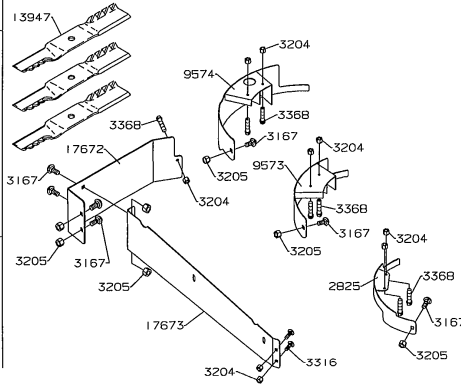

GRASS CART

2006 PRODUCTION

MULCHING KITS 30" - 50"

30" MULCHER
P/N 549

42" MULCHER (SPEEDZTR)
P/N 942

42" MULCHER (RAM)
P/N 384

50" MULCHER
P/N 385

34" MULCHER
P/N 90004

44" MULCHER
(SPEEDZTR/RAM)
P/N 848

36" MULCHER
P/N 674

38" MULCHER
P/N 941

50" STRIPING KIT
 KODIAK / GRIZZLY
 P/N 776

60" STRIPING KIT
 GRIZZLY
 P/N 973

2006 PRODUCTION

STRIPING KITS FOR KODIAK & GRIZZLY

2006 PRODUCTION