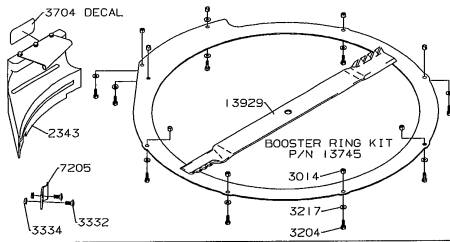

GRASS CART

2006 PRODUCTION

MULCHING KITS 30" - 50"

30" MULCHER
P/N 549

42" MULCHER (SPEEDZTR)
P/N 942

42" MULCHER (RAM)
P/N 384

50" MULCHER
P/N 385

34" MULCHER
P/N 90004