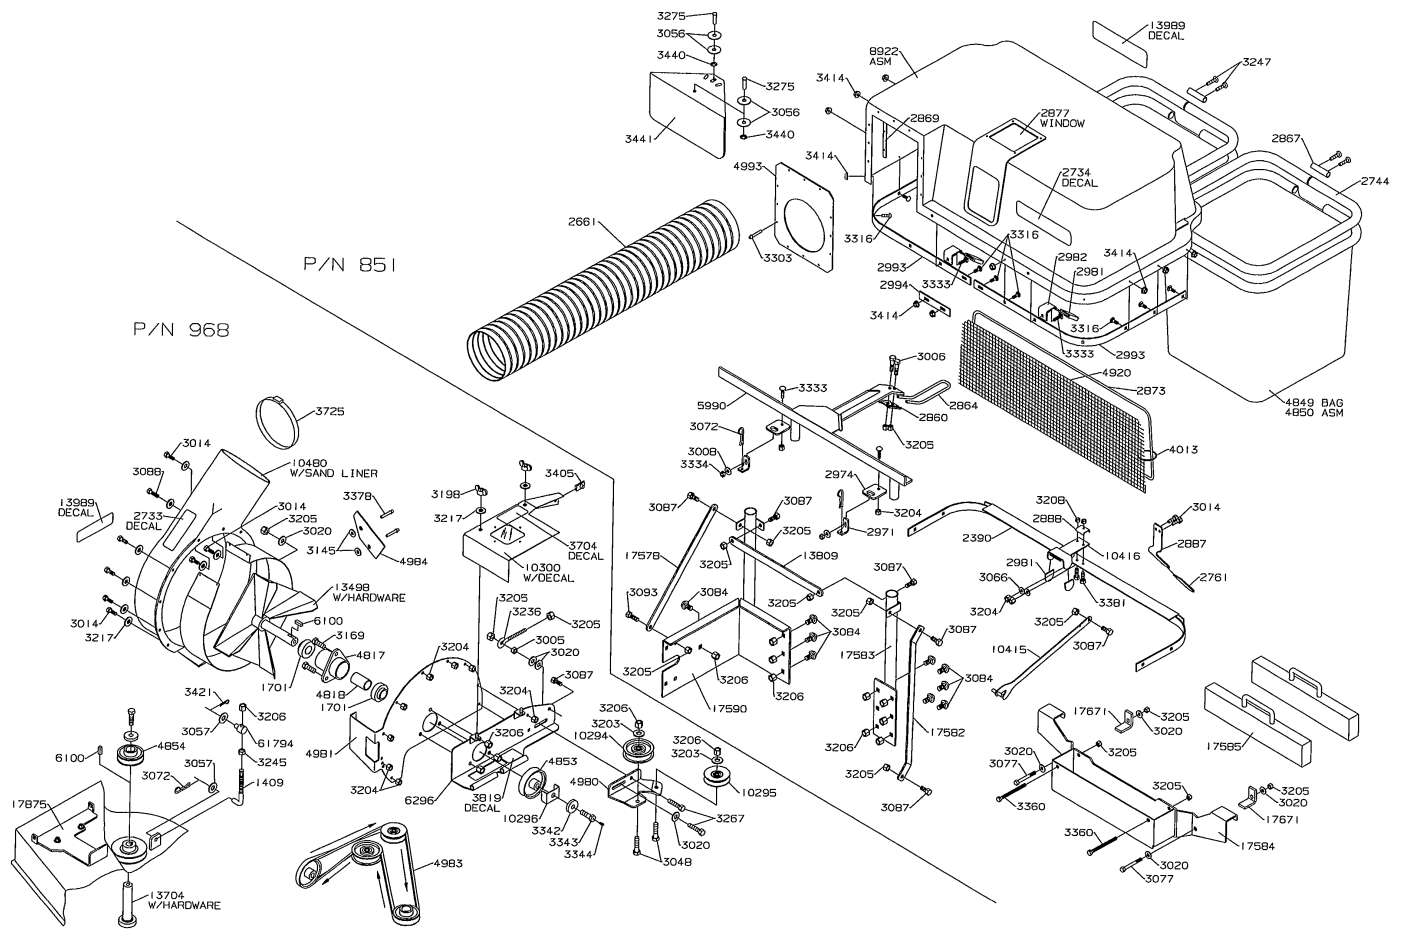

P/N 938

2006 PRODUCTION

38" GRASS CATCHER FOR SPEEDZTR

2006 PRODUCTION

42" GRASS CATCHER FOR SPEEDZTR

2006 PRODUCTION

34" BLOWER/BAGGER FOR BLACK BEAR

2006 PRODUCTION

GRASS CART

2006 PRODUCTION

MULCHING KITS 30" - 50"

30" MULCHER
P/N 549

42" MULCHER (SPEEDZTR)
P/N 942

42" MULCHER (RAM)
P/N 384

50" MULCHER
P/N 385

34" MULCHER
P/N 90004

STRIPING KITS FOR SILVERTIP